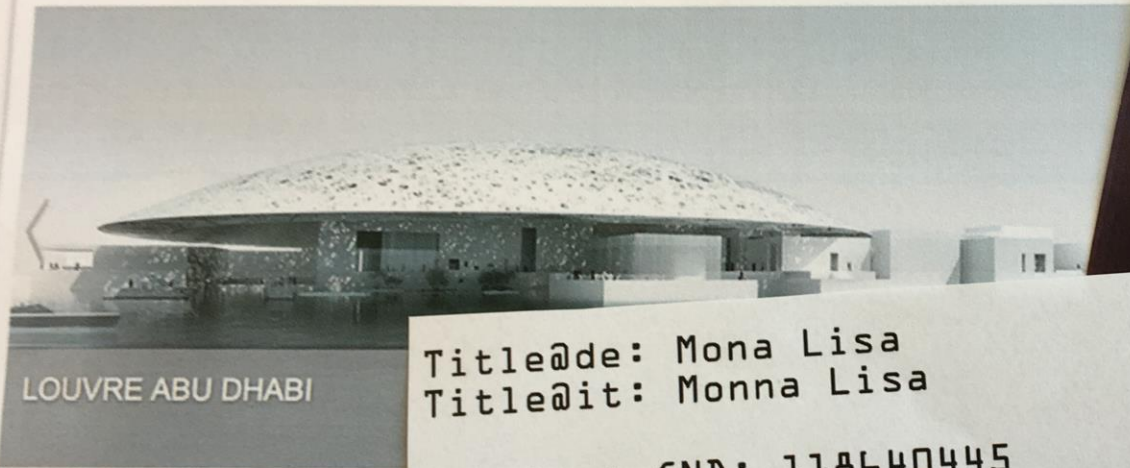

LOUVRE ABU DHABI

اللوهر أبو ظبي

ABOUT COLLECTION BUILDING EXHIBITIONS & EVENTS RESOURCES PRESS CENTRE

Title@de: Mona Lisa
Title@it: Monna Lisa

Creator: GND: 118640445
(Leonardo, daVinci)

CreationDate[estimated-earliest]: 1503
CreationDate[estimated-latest]: 1506

Repository[current]: Musée du Louvre, Paris

RecordDate[export]: 2019-08-12T12:11:00Z